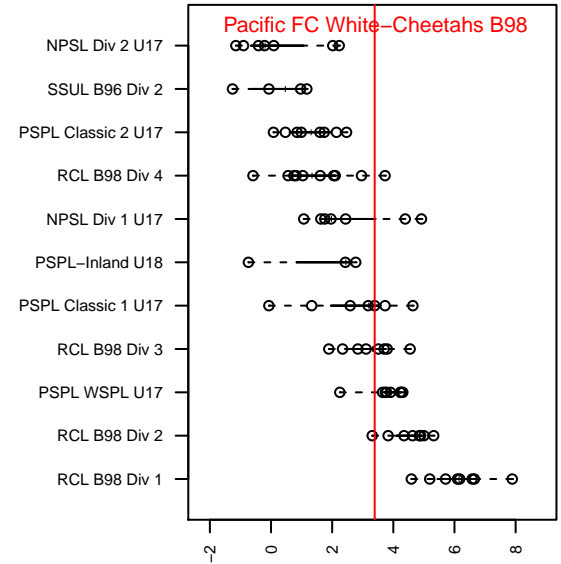

Pacific FC White-Cheetahs B98

Pacific FC
 Battle Ground, WA
 B98 total strength=1588
 attack=21.95 defense=10.73
 fall league = PSPL Classic 1 U17

alt names used:
 Pacific FC Cheetahs
 PACIFIC FC B98 CHEETAHS (WA)

Venues played:
 2015 PCU Summer Classic HS (U17-19) Red
 2015 Oswego Nike Cup Super Group Silver U1
 2015 PSPL Classic 1 U17
 2015 WA Cup HS Silver U17

Pacific FC White-Cheetahs B98
 Dots are actual minus expected GF (blue circles) and GA (red triangles).
 Blue line is smoothed change in attack strength. Red is smoothed change in defense strength.

**attack and defense variance (black dot)
relative to other teams
and top 10 in region**

**attack and defense rating
relative to others at age
and all opponents in last 13 months**

Performance relative to 13 month average