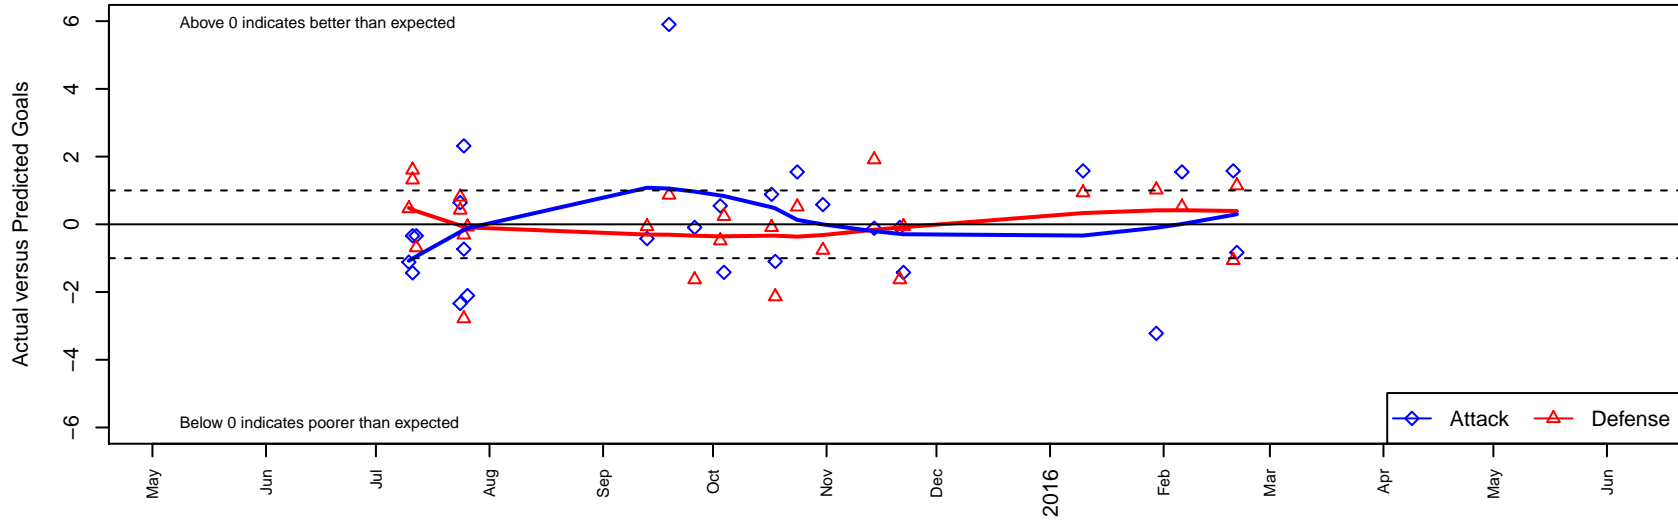

Pacific FC White-Cheetahs B98

Pacific FC
 Battle Ground, WA
 B98 total strength=1588
 attack=21.95 defense=10.73
 fall league = PSPL Classic 1 U17

alt names used:
 Pacific FC Cheetahs
 PACIFIC FC B98 CHEETAHS (WA)

Venues played:
 2015 PCU Summer Classic HS (U17-19) Red
 2015 Oswego Nike Cup Super Group Silver U1
 2015 PSPL Classic 1 U17
 2015 WA Cup HS Silver U17

Pacific FC White-Cheetahs B98
 Dots are actual minus expected GF (blue circles) and GA (red triangles).
 Blue line is smoothed change in attack strength. Red is smoothed change in defense strength.

**attack and defense variance (black dot)
relative to other teams
and top 10 in region**

**attack and defense rating
relative to others at age
and all opponents in last 13 months**

Performance relative to 13 month average